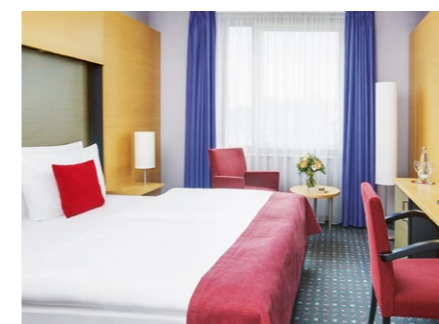

WELCOME HOTEL

Category: from € 89
Location/neighbourhood: central city centre location, walking distance to the pedestrian zone and the shopping centre "Limbecker Platz"
Rooms: 176 rooms, studios and suites
Dining: restaurant, garden terrace, lounge bar
Wellness offer: no

Parking: private underground parking spaces
Transport connections: public bus and tram stop right directly in front of the hotel, 1 km to Central Station, motorway access to the A40/A42/A52
Distance to MESSE ESSEN: 4.5 km, 10 min. by car, 15 min. by public transport
Contact: Schützenbahn 58, 45127 Essen, Fon +49. (0)201.17790, www.welcome-hotels.com