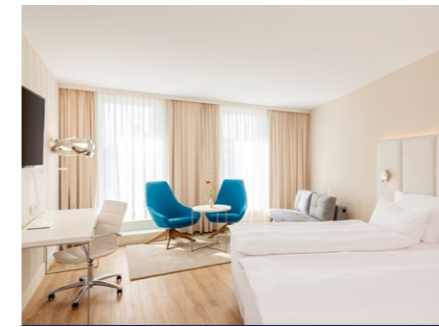

NH ESSEN

Category: from € 99
Location/neighbourhood: central city centre location
Rooms: 182 rooms
Dining: breakfast
Wellness offer: exercise room

Parking: hotel car park, parking garage
Transport connections: walking distance to the public bus and tram stop, 850m to Central Station, motorway access to the A40/A42/A52
Distance to MESSE ESSEN: 4.1 km, 10 min. by car, 15 min. by public transport
Contact: Am Porscheplatz 9, 45127 Essen, Fon +49. (0)201.379210, www.nh-hotels.de