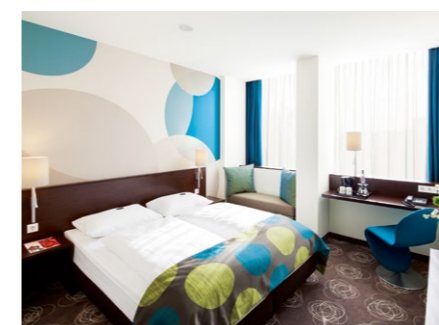

WEBERS DAS HOTEL IM RUHRTURM

Category: from € 72
Location/neighbourhood: centrally located in the district of Huttrop
Rooms: 129 rooms
Dining: breakfast, restaurant, lounge
Wellness offer: no

Parking: parking garage
Transport connections: public bus stop in front of the hotel, motorway access to the A52 in 500m
Distance to MESSE ESSEN: 3.5 km, 8 min. by car, 19 min. by public transport
Contact: Huttropstraße 60, 45138 Essen, Fon +49. (0)201.17003300, www.webershotel.de