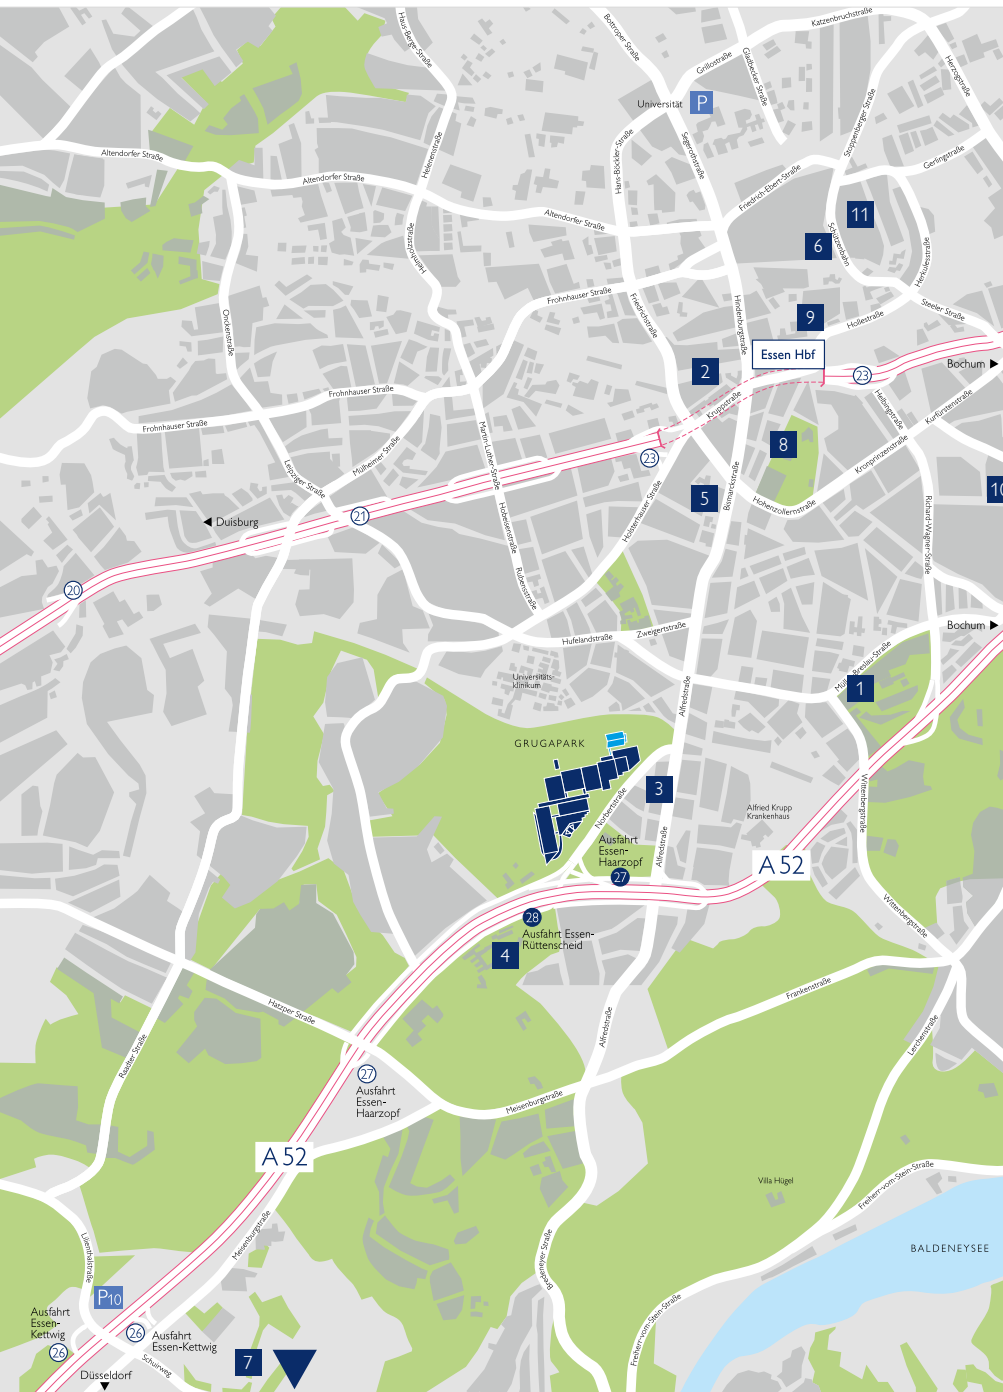

SO CLOSE, SO GOOD

1. 1 BEST WESTERN PLUS HOTEL YPSILON
2. 2 GHOTEL HOTEL & LIVING
3. 3 HOTEL AN DER GRUGA
4. 4 HOTEL BREDENEY
5. 5 MERCURE HOTEL PLAZA ESSEN
6. 6 NH ESSEN
7. 7 SCHLOSSHOTEL HUGENPOET
8. 8 SHERATON
9. 9 TOP CCL HOTEL ESSENER HOF
10. 10 WEBERS DAS HOTEL IM RUHRTURM
11. 11 WELCOME HOTEL

You can find further information about accommodation possibilities at www.visitessen.de

INCOMING | HOTEL RESERVATIONS

EMG – Essen Marketing GmbH
Touristikzentrale Essen
Am Hauptbahnhof 2
45127 Essen | Germany
Fon +49. (0)201. 88 72-333
Fax +49. (0)201. 88 72-044
touristikzentrale@essen.de
www.visitessen.de

HRS Hotel Reservation Service
<http://partner.hrs.com/messe-essen>

ARRIVING BY AIRPLANE

If you arriving by plane, your destination is Düsseldorf Airport. From there, you have flight connections to over 180 destinations in Germany and abroad.

From the Düsseldorf Airport train station, an ICE will transport you to Essen's Central Station in just 20 minutes.